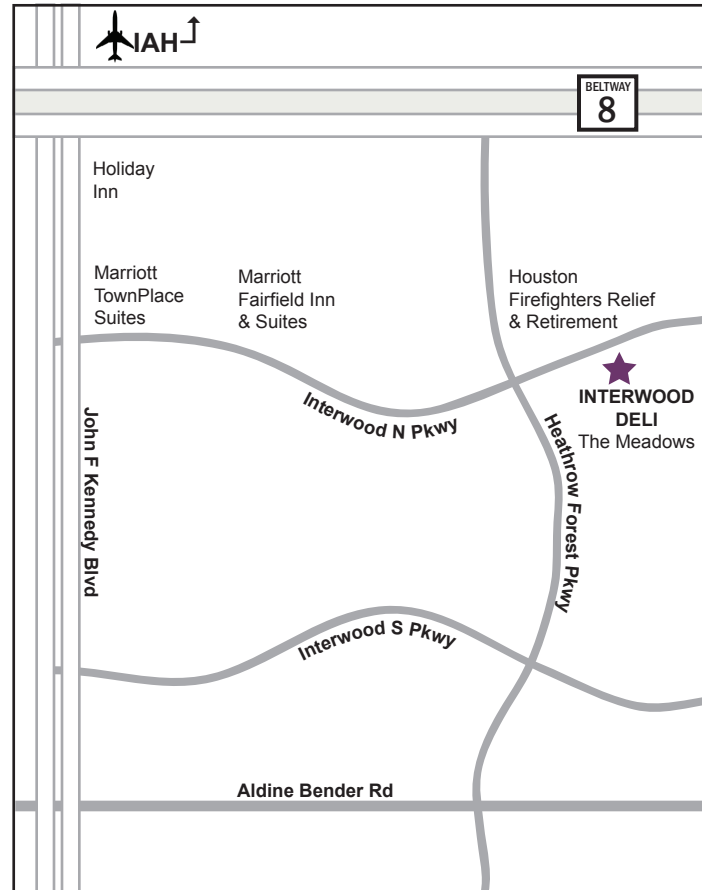

Breakfast

Breakfast Taco

One Egg, Sausage or Bacon with Cheese
on Flour Tortilla $1.99

Breakfast Sandwich

One Egg & Cheese with your choice of
Bacon, Sausage or Ham $2.99

Breakfast Plate #1

2 Eggs, 2 Bacon Strips or Sausage Patty,
with Toast or Biscuit $3.39

Breakfast Plate #2

2 Eggs, 3 Bacon Strips, Toast or Biscuit $3.99

Breakfast Croissant

One Egg, Sausage, Ham or Bacon
with Cheese on Croissant $3.39

Breakfast Bagel

One Egg, Sausage, Ham or Bacon & Cheese on Bagel $3.39

Pancake Plate

2 Pancakes, 2 Bacon Strips, 2 Eggs $4.19

Texas Omelette

2 Eggs and Ham, Pepper, Tomatoes, Onions,
& Cheese with Toast $4.19

Bacon and Cheese Omelette

2 Eggs, Bacon and Cheese with Toast $3.59

Vegetable Omelette

2 Eggs, Mushrooms, Spinach, & Cheese with Toast $4.19

Breakfast Side Orders

Sausage & Biscuit $1.99

Bagel & Cream Cheese $1.99

Grilled Cheese $1.99

3 Pieces of Bacon $1.99

Sausage & Cheese Kolache $1.39

Croissant $1.39

Hashbrown $1.19

Toast $0.89

Extra Cheese $0.39

Serving Breakfast & Lunch

Open 7:00 am to 2:30 pm
Monday - Friday

Call in Orders Welcome

PHONE

281-590-4230

INTERWOOD DELI

14950 Heathrow Forest Pkwy #140
Houston, Texas 77032

We do Catering!

Please give us 24 hours advance notice.

281-590-4230

14950 Heathrow Forest Pkwy #140
Houston, Texas 77032