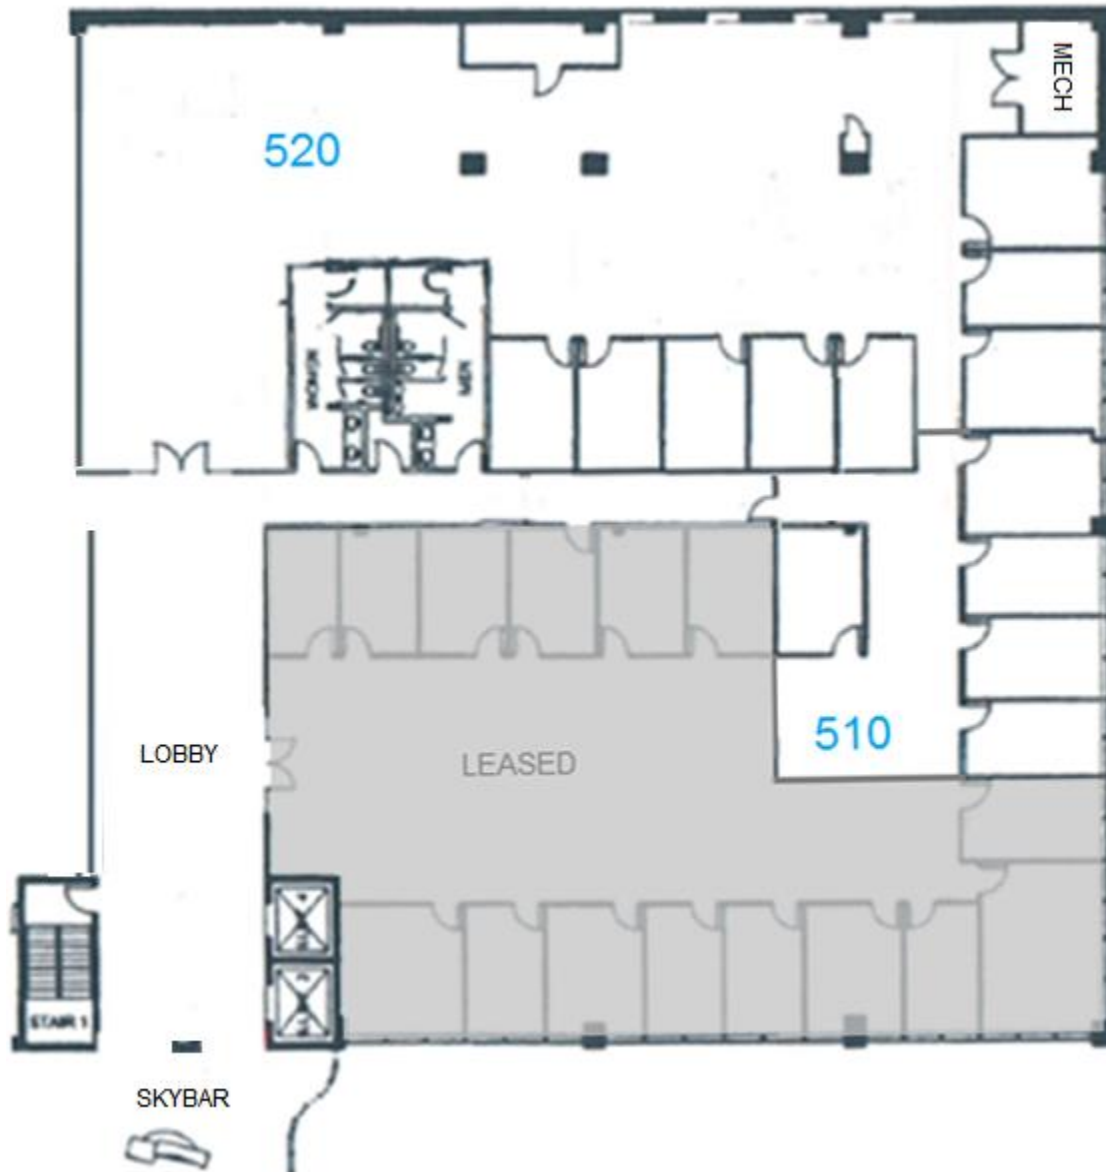

FOR LEASE

8,191 Total SF
\$17.50/SF Gross

14950 Heathrow Forest Parkway, Suite 100
Houston, TX 77032 Phone: 281-442-5404

THE MEADOWS AT INTERWOOD

14950 Heathrow Forest Pkwy, Suite 520. Houston, Texas 77032