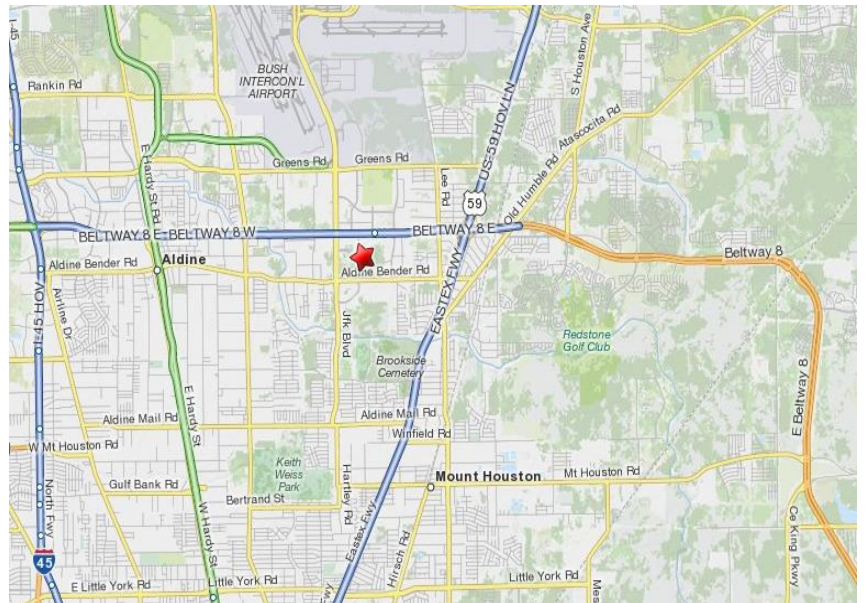

FOR LEASE

8,191 Total SF
\$17.50/SF Gross

**Brummett
& COMPANY**

14950 Heathrow Forest Parkway, Suite 100
Houston, TX 77032 Phone: 281-442-5404

THE MEADOWS AT INTERWOOD

14950 Heathrow Forest Pkwy, Suite 520. Houston, Texas 77032

AMENITIES

- Class A suburban office building featuring cantilevered office areas overlooking a dramatic four-story atrium lobby
- Near the intersection of Beltway 8, JFK Blvd, and US 59, just south of Bush Intercontinental Airport (IAH), and only a few miles away from the new ExxonMobil campus
- Located in the exclusive Interwood Corporate Park, a “Woodlands”-like densely forested 415-acre oasis including a 1-1/4 mile jogging trail
- Building features available to tenants:
 - Secured garage parking
 - Private night-time patrol guard
 - Conference room
 - Gym facility with state-of-the-art locker rooms
 - On-site deli restaurant